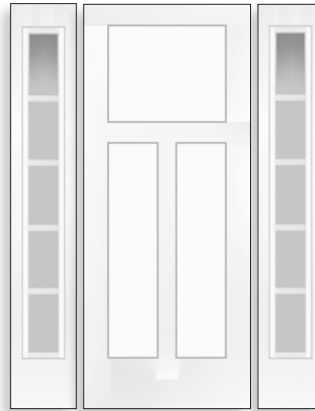

Door: 3/0 6/8 3 Panel Craftsman
Sidelites: 1/2 6/8 864-05E-LE-X