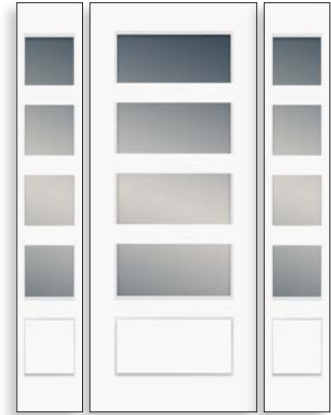

\*All sizes listed are nominal

\*All doors shown in 3'0", all sidelites shown in 1'2".

Door: 3/0 8/0 2664-010-C-1-SO4-2H  
Sidelites: 1/2 8/0 764-010-C-1-SO3-2H

Door: 3/0 8/0 2664-010-C-1-SO4-3H  
Sidelites: 1/2 8/0 764-010-C-1-SO3-3H