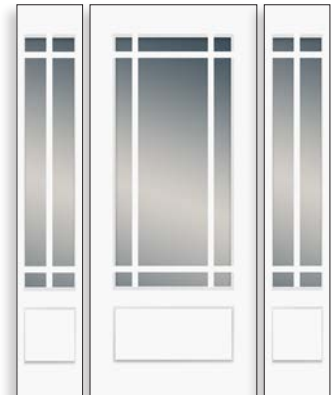

All 6'8" 3/4 Lite doors & sidelites available in Clear Glass - 010

All "SO" doors shown have Beast SDL's

Door: 3/0 6/8 2648-010-C-1-SO-P9  
Sidelites: 1/2 6/8 848-010-C-1-SO-P6

\*All 3/4 Lite 6'8" doors are available in 2'6", 2'8", & 3'0" width.  
\*2'6" glass size is 20" x 48", 2'8" glass size is 22" x 48", & 3'0" glass size is 26" x 48".