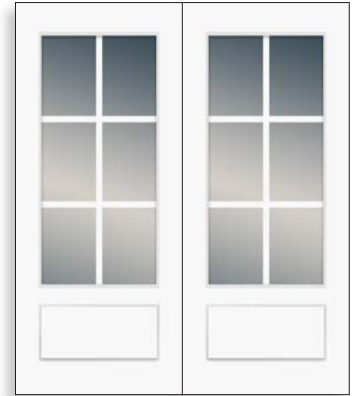

3/0 6/8 2648-010-C-1-SO-2W3H (x2)