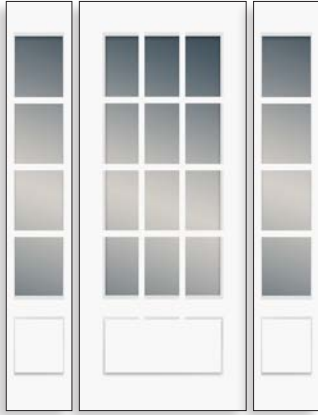

Door: 3/0 8/0 2664-010-C-1-SO-3W4H
Sidelites: 1/2 8/0 764-010-C-1-SO-4H