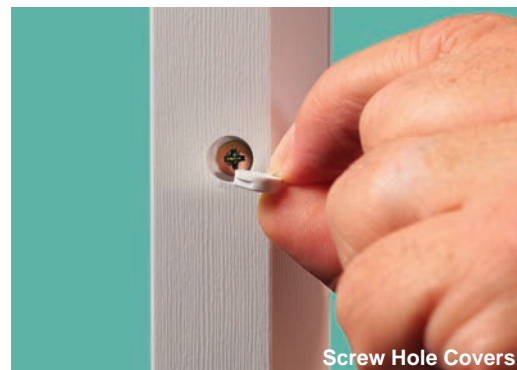

*Glass Size: Width x Height

Charts:
S - In Stock ● - Not In Stock