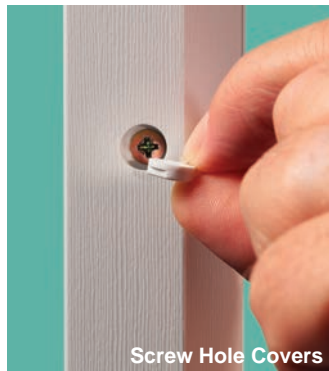

Glass Size: 8" x 8"

Sidelite

Sidelite CHORD AVAILABILITY CHART			
	6'6"	7'0"	8'0"
1'0"	\$	•	\$
1'2"	\$	•	\$

Glass Size: 6/8 - 7" x 64"  
8/0 - 8" x 80"

Authentic Textured Frame

Screw Hole Covers

Compression Foam Tape Seal