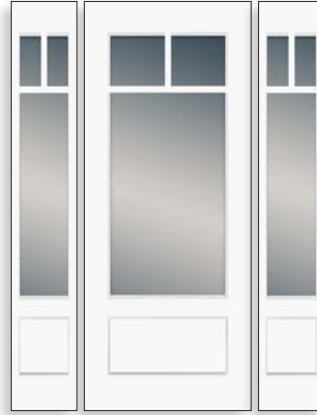

Door: 3/0 8/0 2664-010-C-1-SO-AC3
Sidelites: 1/2 8/0 764-010-C-1-SO-AC3