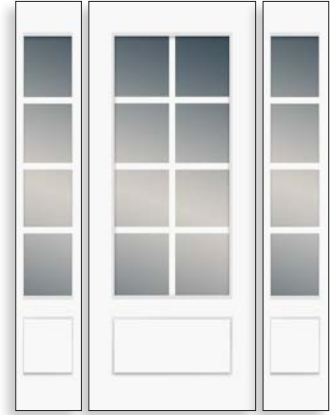

Door: 3/0 8/0 2664-010-C-1-SO-2W4H
Sidelites: 1/2 8/0 764-010-C-1-SO-4H