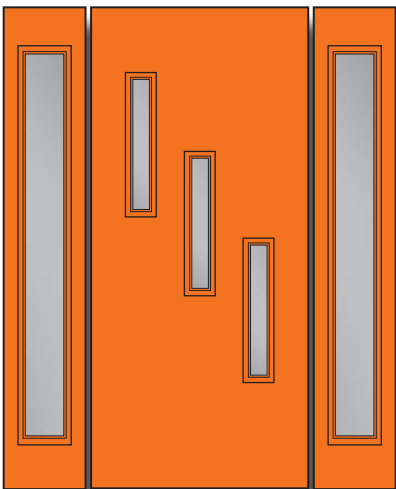

HYC

Door Glass Size: 3.5" x 22" (x2)
Sidelite Glass Sizes: 6'8": 7" x 64" • 8'0": 8" x 80"

HYC Clear Glass (010) AVAILABILITY CHART				
	6'8"	7'0"	8'0"	
2'8"	S	S	S	
2'10"	S	•	•	
3'0"	S	S	S	
3'6"	S	•	S	

S - In Stock ● - Not In Stock