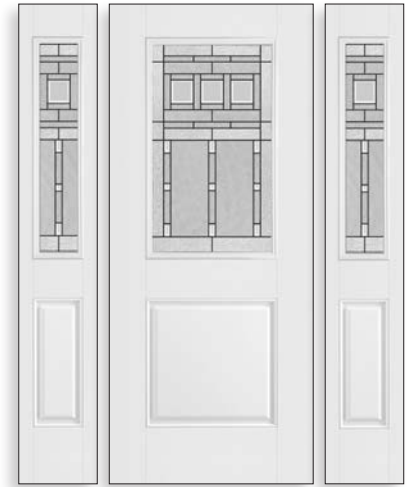

836 / 2236 / 836