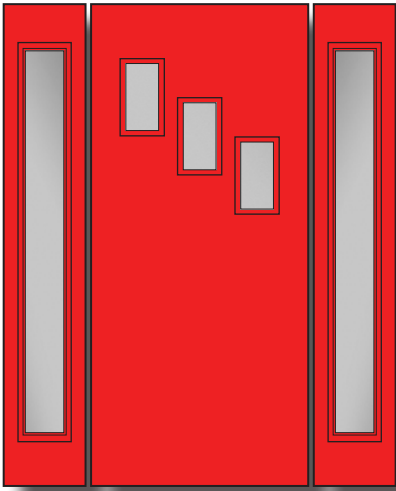

City Lites

Modern w/ Sidelites

SCT

Door Glass Size: 5" x 11" (x3)
Sidelite Glass Sizes: 6'8": 7" x 64" • 8'0": 8" x 80"

SCT Clear Glass (010) AVAILABILITY CHART				
	6'8"	7'0"	8'0"	
2'8"	S	S	S	
2'10"	S	•	•	
3'0"	S	S	S	
3'6"	S	•	S	

S - In Stock ● - Not In Stock