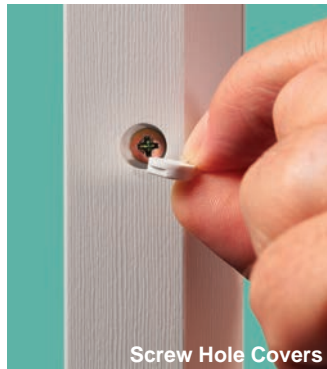

Glass Size: 6/8 - 7" x 64"  
8/0 - 8" x 80"

Authentic Textured Frame

Screw Hole Covers

Compression Foam Tape Seal

Enlarged Glass Texture

Charts:

\$ - In Stock ● - Not In Stock

\*Glass Size: Width x Height