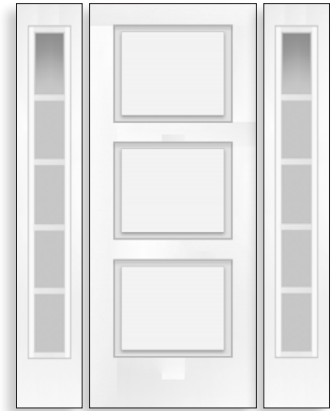

Door: 3/0 6/8 3 Panel Equal Raised
Sidelites: 1/2 6/8 864-05E-LE-X