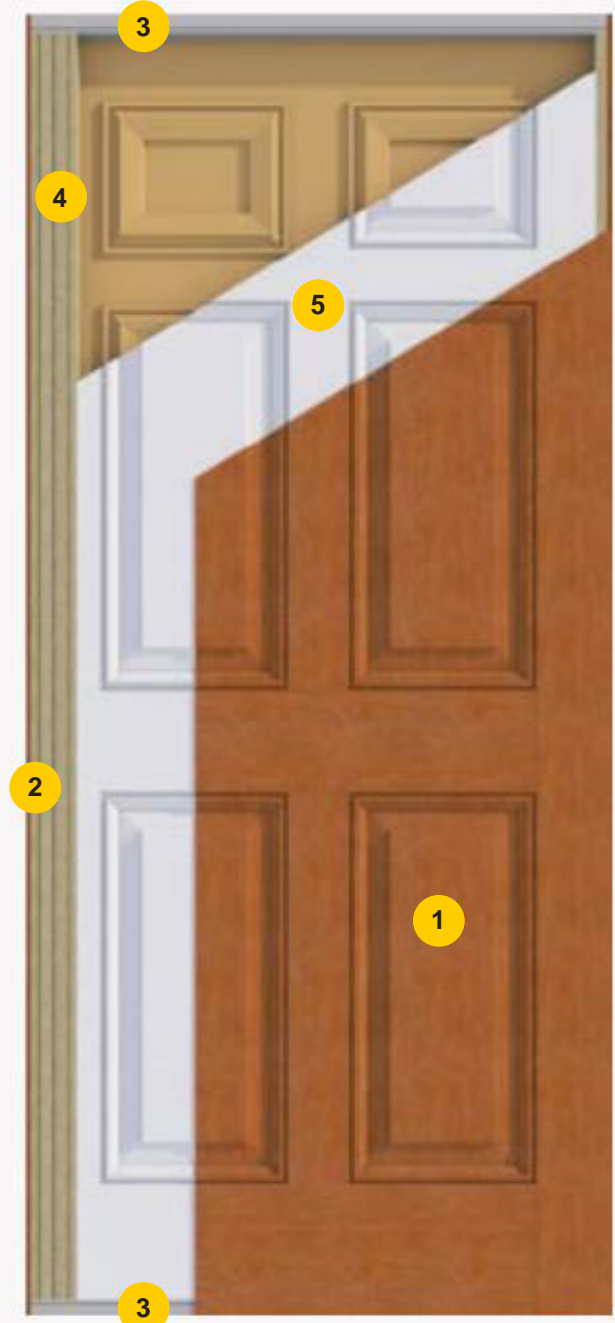

5 POLYURETHANE FOAM CORE

Our advanced CFC-free, high density, Polyurethane foam core enhances the door's soundproofing capabilities and provides insulation up to six times greater than wood doors.