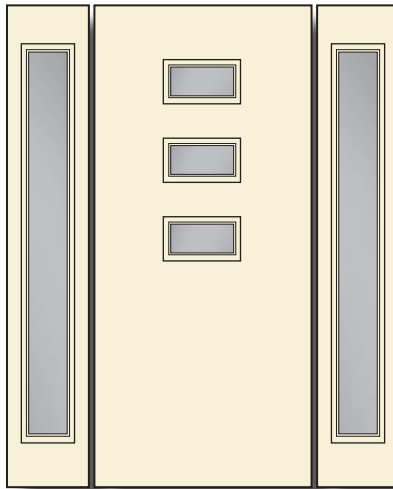

BAR

Door Glass Size: 11" x 5" (x3)
Sidelite Glass Sizes: 6'8": 7" x 64" • 8'0": 8" x 80"

BAR Clear Glass (010) AVAILABILITY CHART			
	6'8"	7'0"	8'0"
2'8"	S	S	S
2'10"	S	.	.
3'0"	S	S	S
3'6"	S	.	S

S - In Stock ● - Not In Stock