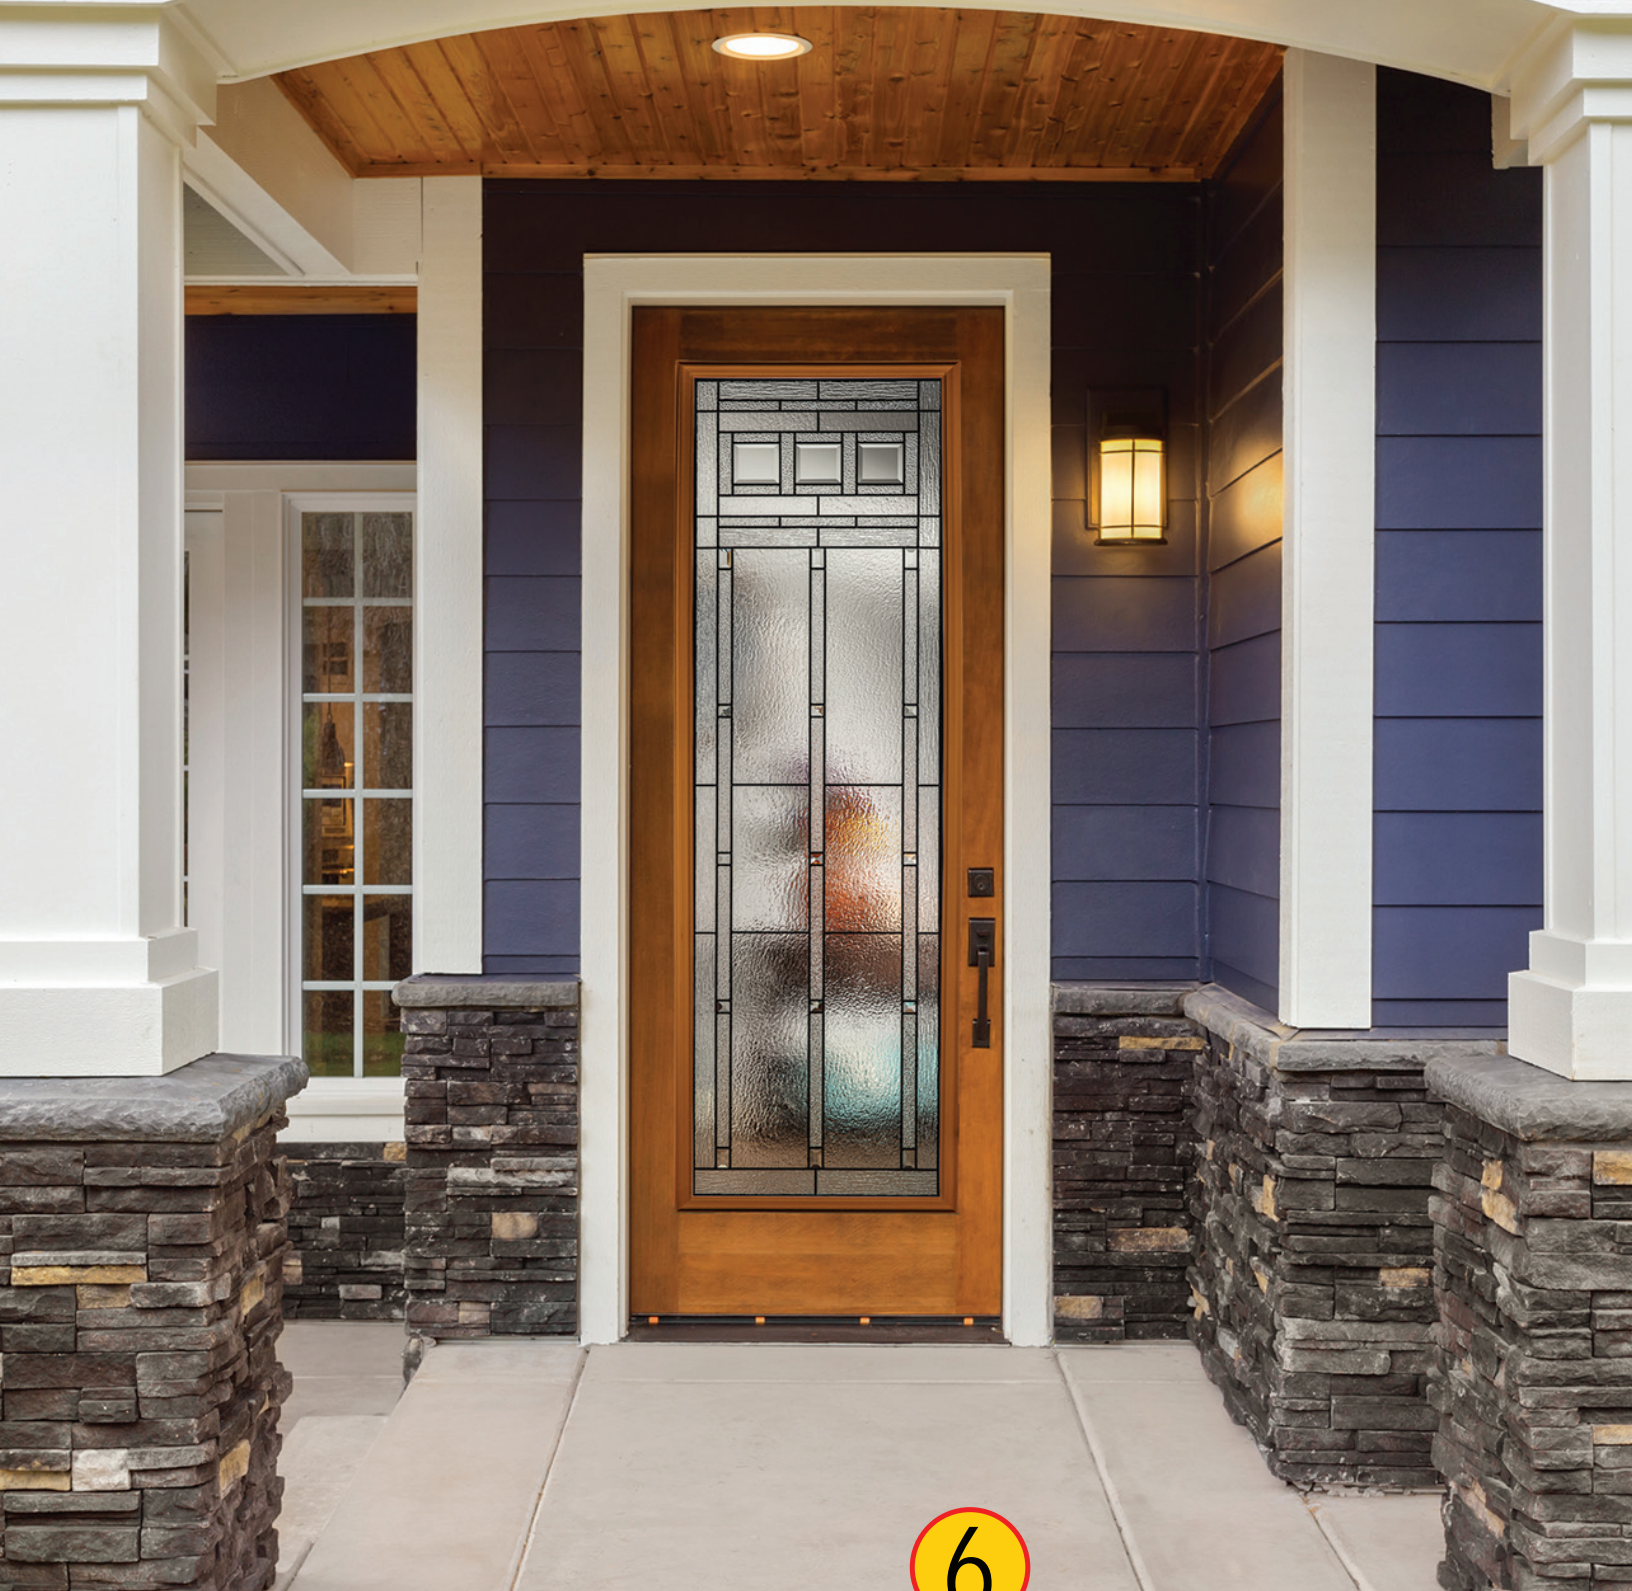

PRIVACY GUIDE

1. 1
2. 2
3. 3
4. 4
5. 5
6. 6
7. 7
8. 8
9. 9
10. 10

Completely Clear

Objects can be clearly seen through the glass from the opposite side.

Diffused/Distorted

Objects are distorted, but can still be detected from the opposite side.

Completely Opaque

Only light will travel through from the opposite side.