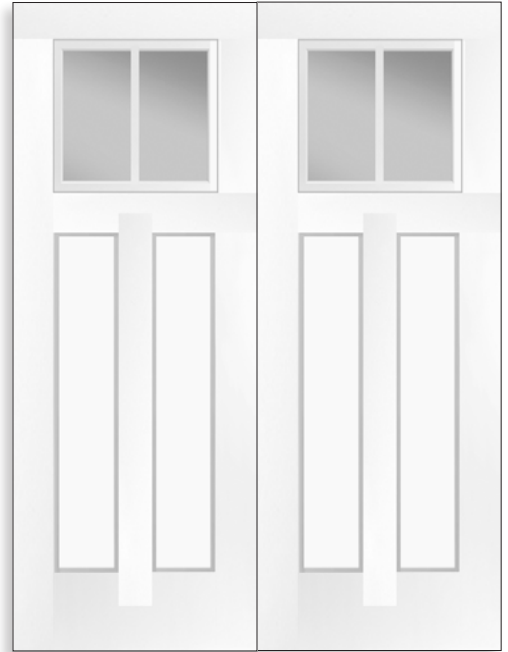

Double

Door: 3/0 8/0 2515-010-2-SO2 (x2)

*All 3'0" doors shown are available in Fiberglass Smooth & Fir.
(Single 3'6" width door available in Fiberglass Smooth only)