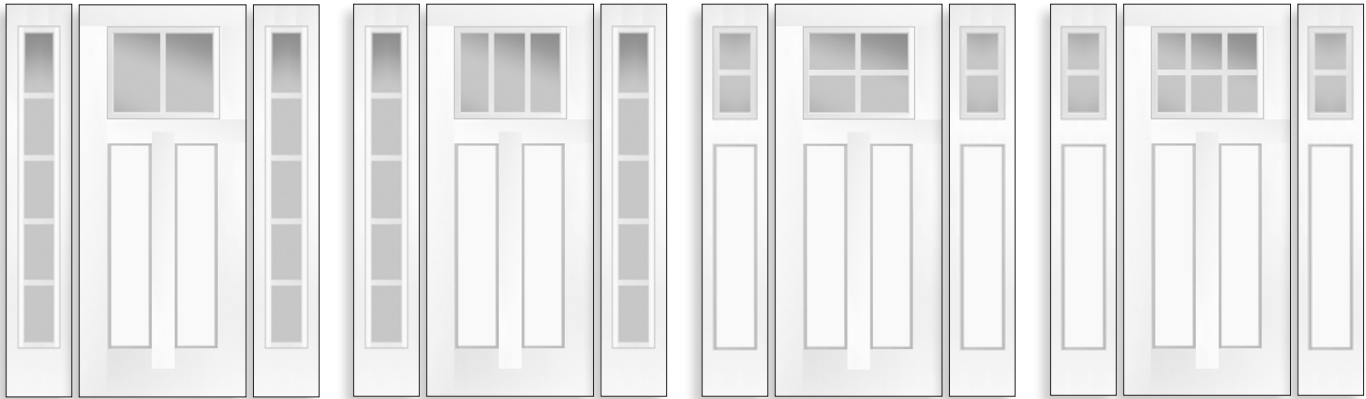

*All doors shown in 3'0", all sidelites shown in 1'2".

Single w/ Sidelites

Door: 3/0 6/8 2215-010-2-021C
Sidelites: 1/2 6/8 864-010-X-051

Door: 3/0 6/8 2215-010-2-031C
Sidelites: 1/2 6/8 864-010-X-051

Door: 3/0 6/8 2215-010-2-041C
Sidelites: 1/2 6/8 715-021-1

Door: 3/0 6/8 2215-010-2-061C
Sidelites: 1/2 6/8 715-021-1