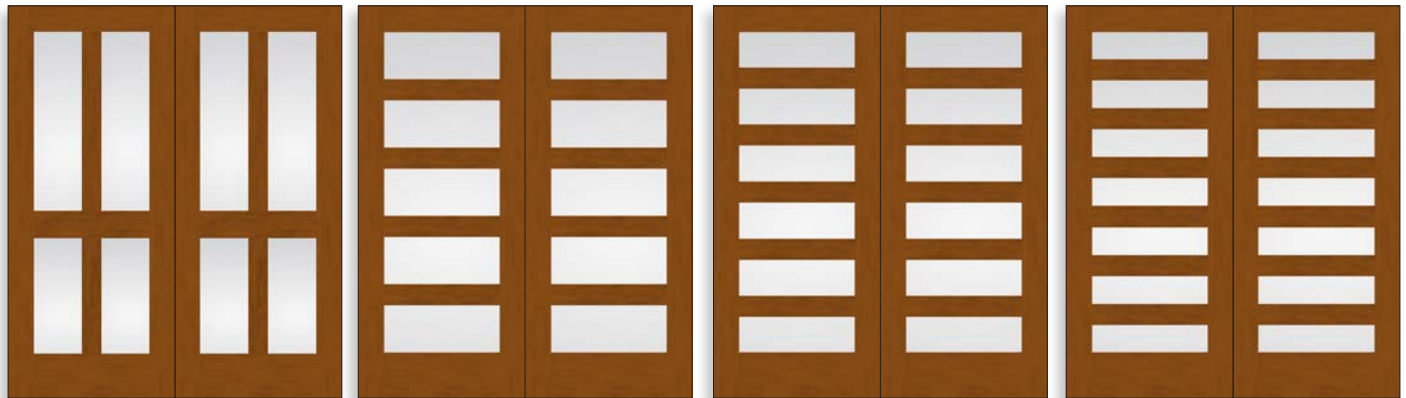

FFHG44 (x2)

FFHG55 (x2)

FFHG60 (x2)

FFHG70 (x2)