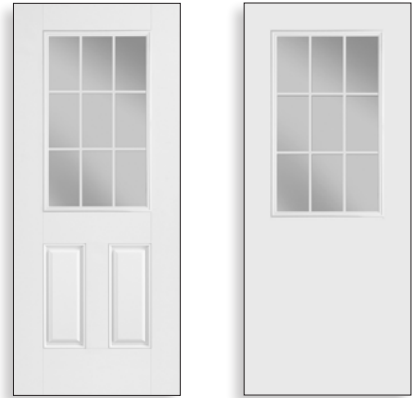

Door: 2236-09I-WT58-2 (1)

Door: 2236-09I-WT58-X (1)

9 Lite, 1/2 Lite GBG AVAILABILITY CHART	Fiberglass Smooth					Fiberglass (Smooth) Builder's Grade					True White Oak				
	2'6"	2'8"	2'10"	3'0"	3'6"	2'6"	2'8"	2'10"	3'0"	3'6"	2'6"	2'8"	2'10"	3'0"	3'6"
Panel Availability															
6/8 2036-09I-WP58-2	S	.	.	.	.	.	.	.	.	.	.	.	.	.	.
6/8 2236-09I-WP58-2	.	S	S	S	.	.	S	S	S	.	.	S	.	S	.
6/8 2036-09I-WT58-2	S	.	.	.	.	.	.	.	.	.	.	.	.	.	.
6/8 2236-09I-WT58-2	.	S	S	S	.	.	S	S	S	.	.	S	.	S	.
6/8 2036-09I-TT58-2	S	.	.	.	.	.	.	.	.	.	.	.	.	.	.
6/8 2236-09I-TT58-2	.	S	S	S	.	.	S	S	S	.	.	S	.	S	.
6/8 2036-09I-WP58-X	S	.	.	.	.	.	.	.	.	.	.	.	.	.	.
6/8 2236-09I-WP58-X	.	S	S	S	S	.	.	.	.	.	.	S	.	S	.
6/8 2036-09I-WT58-X	S	.	.	.	.	.	.	.	.	.	.	.	.	.	.
6/8 2236-09I-WT58-X	.	S	S	S	S	.	.	.	.	.	.	S	.	S	.
6/8 2036-09I-TT58-X	S	.	.	.	.	.	.	.	.	.	.	.	.	.	.
6/8 2236-09I-TT58-X	.	S	S	S	S	.	.	.	.	.	.	S	.	S	.
6/8 2236-09I-BLKT58-2	.	S	S	S	.	.	.	.	.	.	.	.	.	.	.
6/8 2236-09I-BRZ58-2	.	S	S	S	.	.	.	.	.	.	.	.	.	.	.
7/0 2236-09I-WP58-2	.	.	.	S	.	.	.	.	.	.	.	.	.	.	.
7/0 2236-09I-TT58-2	.	.	.	S	.	.	.	.	.	.	.	.	.	.	.
Sidelite Availability	1'0" & 1'2"					1'0" & 1'2"					1'0" & 1'2"				
6/8 836-03I-WP58-1	S					S					S				
6/8 836-03I-TT58-1	S					S					S				
6/8 836-03I-WT58-1	S					S					S				
6/8 836-03I-BLKT58-1	S					.					.				
6/8 836-03I-BRZ58-1	S					.					.				
7/0 836-03I-WP58-1	S					.					.				
7/0 836-03I-TT58-1	S					.					.				
7/0 836-03I-WT58-1	S					.					.				

S - In Stock

● - Not In Stock

Door Grille Types Available: