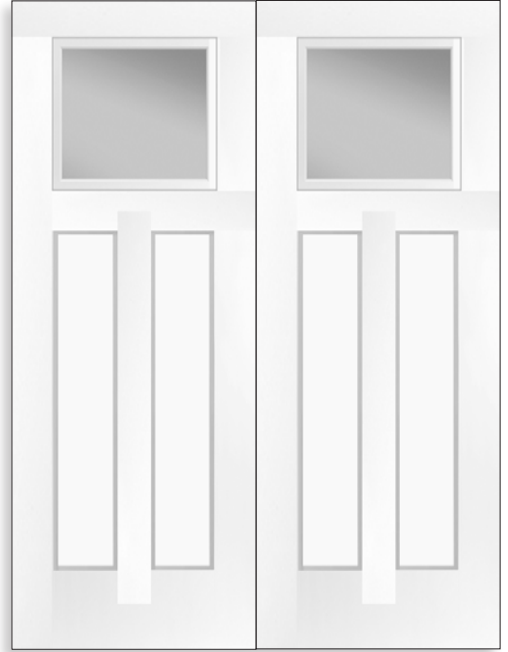

Double

Door: 3/0 8/0 2515-010-2 (x2)

*All 3'0" doors shown are available in Fiberglass Smooth & Fir.
(Single 3'6" width door available in Fiberglass Smooth only)