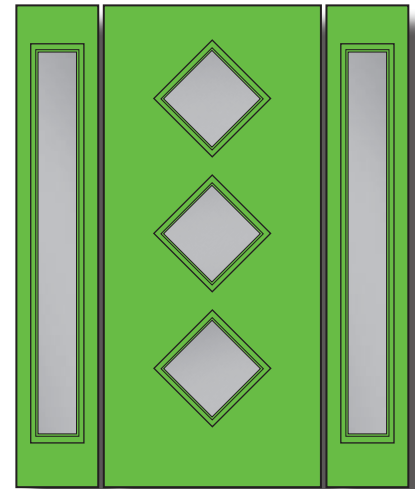

DIA3

Door Glass Size: 12" x 12" (x3)
Sidelite Glass Sizes: 6'8": 7" x 64" • 8'0": 8" x 80"

DIA3 Clear Glass (010) AVAILABILITY CHART			
	6'8"	7'0"	8'0"
2'8"	S	S	S
2'10"	S	.	.
3'0"	S	S	S
3'6"	S	.	S

S - In Stock ● - Not In Stock