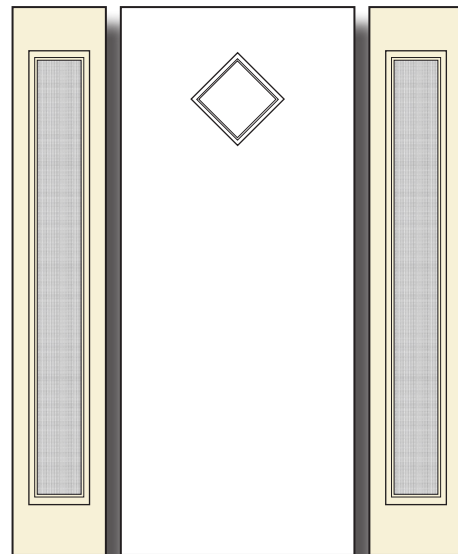

Sidelite

Sidelite CUBED AVAILABILITY CHART			
	6'8"	7'0"	8'0"
10"	S	•	•
12"	S	•	•

Glass Size: 6/8 - 7" x 64"
8/0 - 8" x 80"