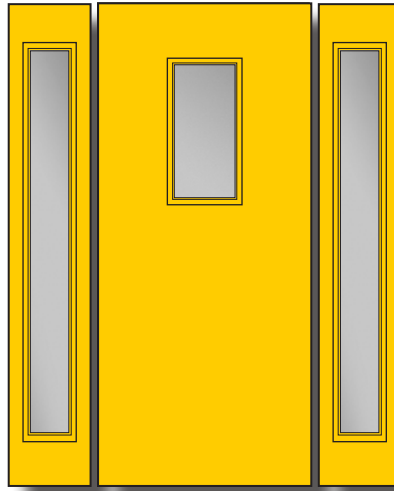

REC1

Door Glass Size: 10" x 22"
Sidelite Glass Sizes: 6'8": 7" x 64" • 8'0": 8" x 80"

REC1 Clear Glass (010) AVAILABILITY CHART				
	6'8"	7'0"	8'0"	
2'8"	S	S	S	
2'10"	S	•	•	
3'0"	S	S	S	
3'6"	S	•	S	

S - In Stock ● - Not In Stock