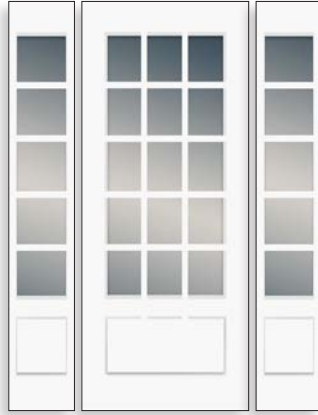

Door: 3/0 8/0 2664 010-C-1-SO-3W5H
Sidelites: 1/2 8/0 764-010-C-1-SO-5H