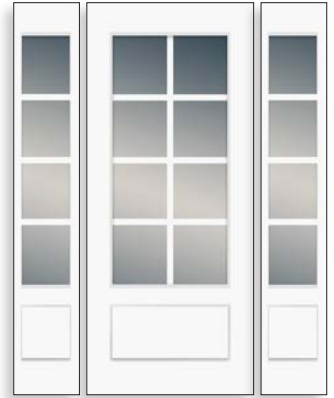

Door: 3/0 6/8 2648-010-C-1-SO-2W4H
Sidelites: 1/2 6/8 848-010-C-1-SO-4H