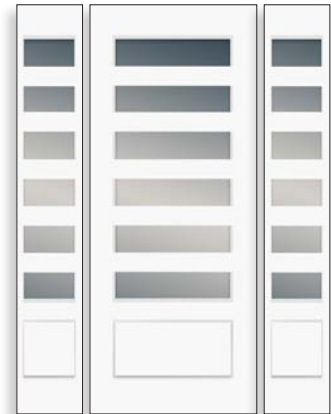

Door: 3/0 8/0 2664-010-C-1-SO4-6H
Sidelites: 1/2 8/0 764-010-C-1-SO3-6H