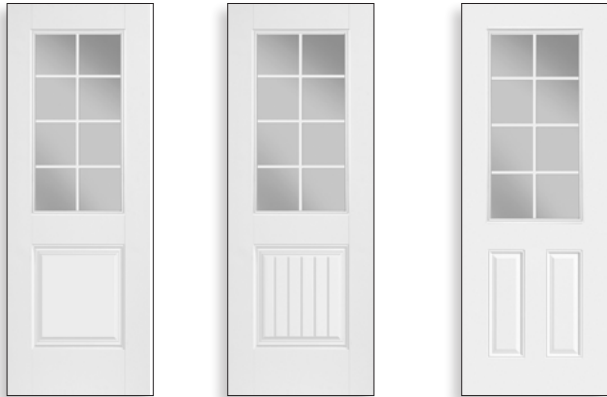

Single

Door: 2248-081-WT78-1   Door: 2248-081-WT78-1P   Door: 2248-081-WT78-2