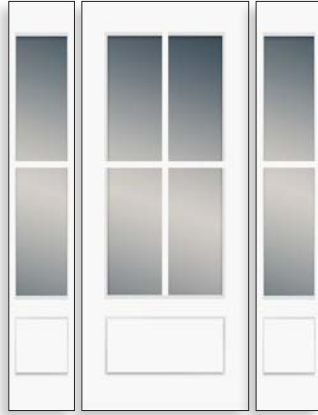

Door: 3/0 8/0 2664-010-C-1-SO-2W2H
Sidelites: 1/2 8/0 764-010-C-1-SO-2H