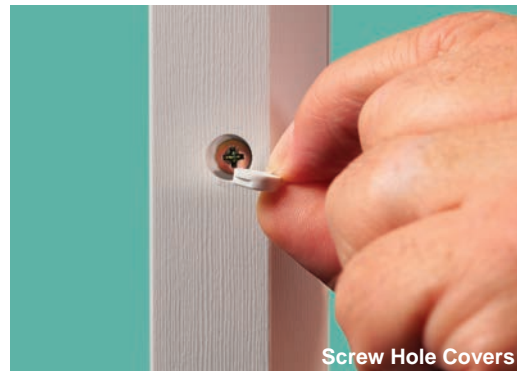

*Glass Size: Width x Height

Charts:
S - In Stock   ● - Not In Stock