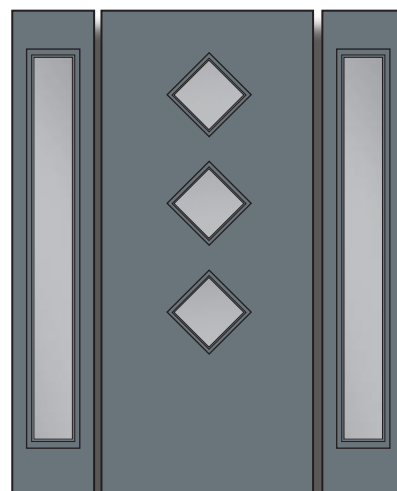

R88-SOL-3

Door Glass Size: 8" x 8" (x3)
Sidelite Glass Sizes: 6'8": 7" x 64" • 8'0": 8" x 80"

R88-SOL-3 Clear Glass (010) AVAILABILITY CHART			
	6'8"	7'0"	8'0"
2'8"	S	S	S
2'10"	S	.	.
3'0"	S	S	S
3'6"	S	.	S

S - In Stock ● - Not In Stock

*All Sidelites shown in "Modern w/ Sidelites" section are available in 6'8" & 8'0" in height and 1'0" & 1'2" in width.

*No 7'0" sidelites available.

*Glass Size: Width x Height