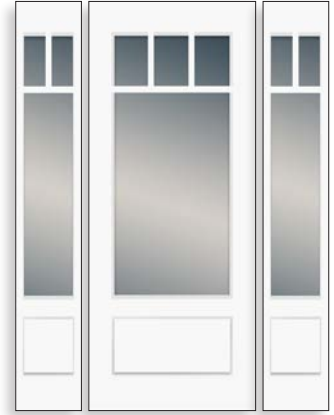

Door: 3/0 8/0 2664-010-C-1-SO-AC4
Sidelites: 1/2 8/0 764-010-C-1-SO-AC3