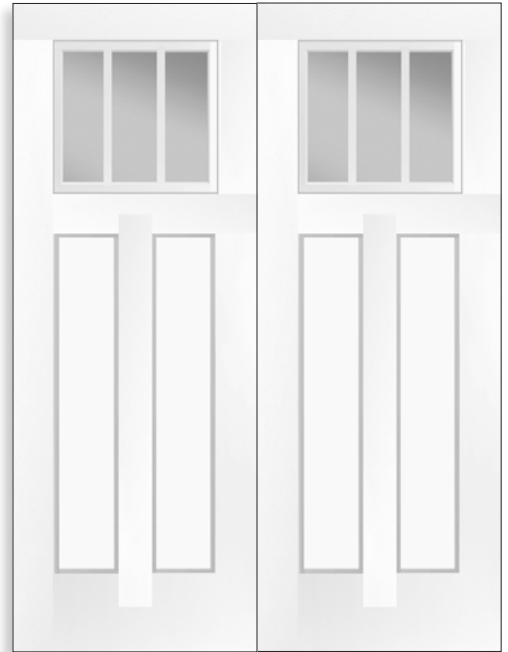

Double

Door: 3/0 8/0 2515-010-2-3LT-WR (x2)

*All 3'0" doors shown are available in Fiberglass Smooth & Fir.
(Single 3'6" width door available in Fiberglass Smooth only)