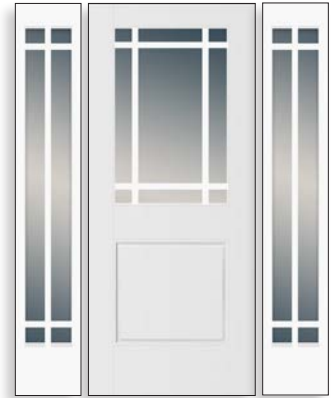

Door: 3/0 6/8 2236-010-C-1-SO-P9
Sidelites: 1/2 6/8 764-010-SOL-SO-P6