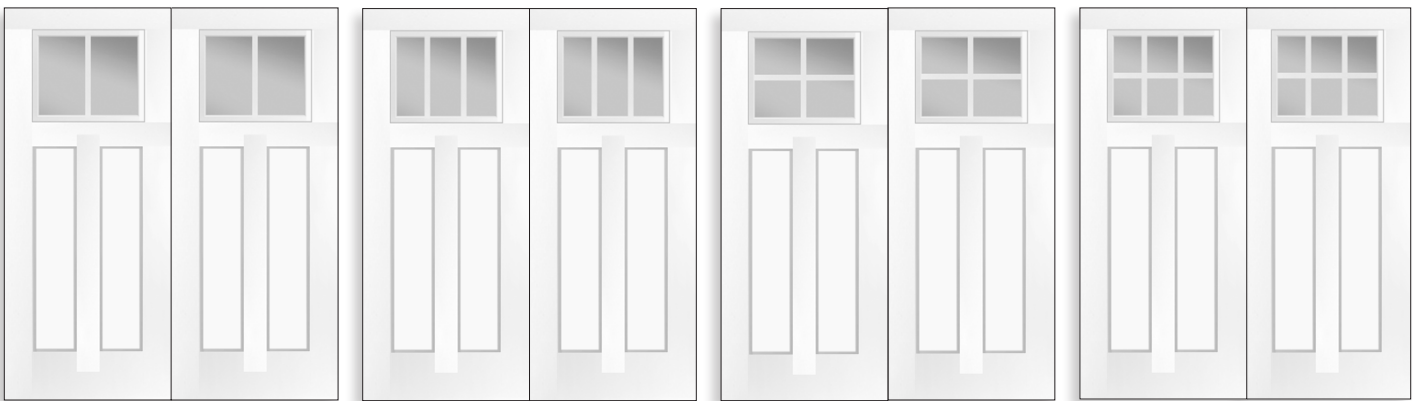

Double

Door: 3/0 6/8 2215-010-2-021C (x2)

Door: 3/0 6/8 2215-010-2-031C (x2)

Door: 3/0 6/8 2215-010-2-041C (x2)

Door: 3/0 6/8 2215-010-2-061C (x2)