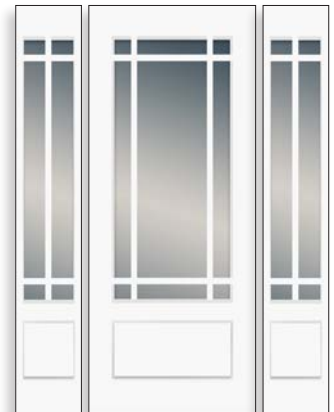

All 8'0" 3/4 Lite doors & sidelites available in Clear Glass - 010

All "SO" doors shown have Beast SDL's

Door: 3/0 8/0 2664-010-C-1-SO-P9  
Sidelites: 1/2 8/0 764-010-C-1-SO-P6

\*All 3/4 Lite 8'0" doors are available in 3'0" width only.  
\*3'0" glass size is 26" x 64".  
\*All 3/4 Lite 8'0" sidelites are available in 1'0" & 1'2" width.  
\*Glass size for all sidelites is 7" x 64".