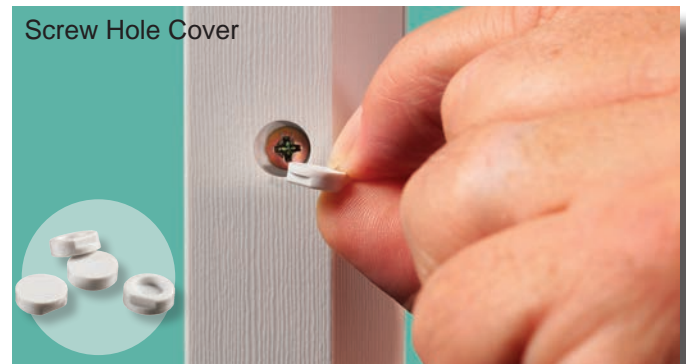

All Modern Door Styles include: