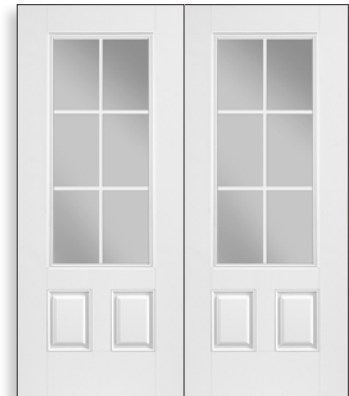

Door: 2248-06I-WT78-2 (x2)

6 Lite, 3/4 Lite GBG AVAILABILITY CHART	Fiberglass Smooth					Fiberglass (Smooth) Builder's Grade					True White Oak				
	2'6"	2'8"	2'10"	3'0"	3'6"	2'6"	2'8"	2'10"	3'0"	3'6"	2'6"	2'8"	2'10"	3'0"	3'6"
6/8 2248-06I-WT78-1	•	S	•	S	•	•	•	•	•	•	•	•	•	•	•
6/8 2248-06I-WT78-2	•	S	•	S	•	•	•	•	•	•	•	•	•	•	•
7/0 2248-06I-WT78-1	•	•	•	S	•	•	•	•	•	•	•	•	•	•	•
8/0 2264-06I-WT78-1	•	S	•	S	•	•	•	•	•	•	•	•	•	•	•
6/8 2248-06I-BLKT78-1	•	S	S	S	•	•	•	•	•	•	•	•	•	•	•
6/8 2248-06I-BLKT78-2	•	S	•	S	•	•	•	•	•	•	•	•	•	•	•
8/0 2264-06I-BLKT78-1	•	S	•	S	•	•	•	•	•	•	•	•	•	•	•
6/8 2248-06I-BRZ58-1	•	S	S	S	•	•	•	•	•	•	•	•	•	•	•
6/8 2248-06I-BRZ58-2	•	S	•	S	•	•	•	•	•	•	•	•	•	•	•
8/0 2264-06I-BRZ58-1	•	S	•	S	•	•	•	•	•	•	•	•	•	•	•
Sidelite Availability	1'0" & 1'2"					1'0" & 1'2"					1'0" & 1'2"				
6/8 848-03I-WT78-1	S					S					•				
8/0 864-03I-WT78-1	S					•					•				
6/8 848-03I-BLKT78-1	S					•					•				
8/0 864-03I-BLKT78-1	S					•					•				
6/8 848-03I-BRZ58-1	S					•					•				
8/0 864-03I-BRZ58-1	S					•					•				

S - In Stock

● - Not In Stock