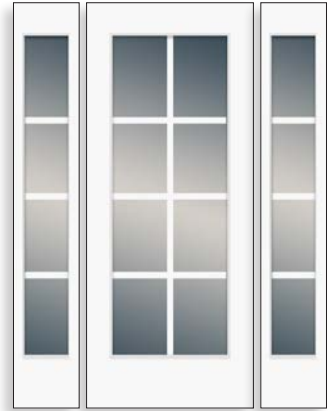

Door: 3/0 8/0 2680-010-C-X-SO-2W4H
Sidelites: 1/2 8/0 880-010-C-X-SO-4H