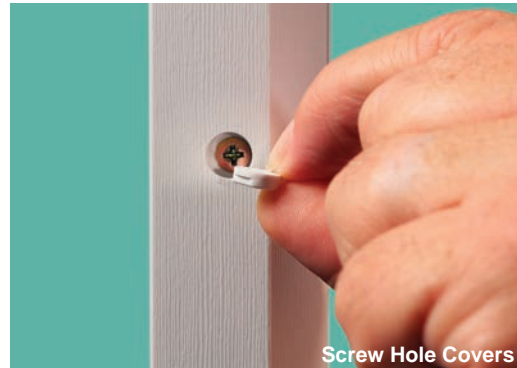

*Glass Size: Width x Height

Charts:
S - In Stock   ● - Not In Stock