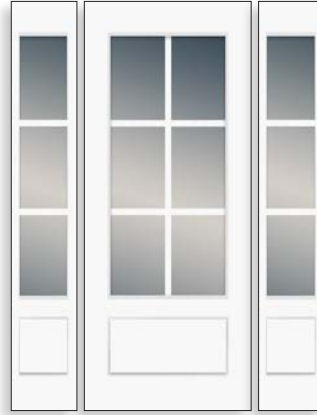

Door: 3/0 8/0 2664-010-C-1-SO-2W3H
Sidelites: 1/2 8/0 764-010-C-1-SO-3H