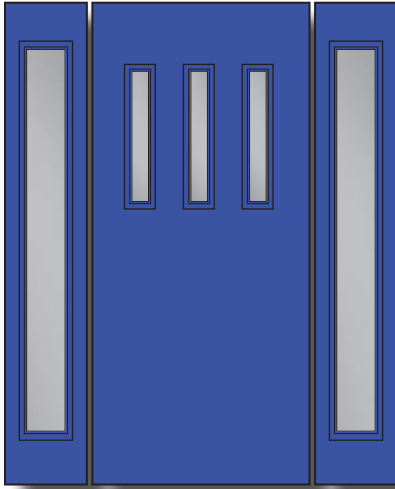

MOD

Door Glass Size: 3.5" x 22" (x2)
Sidelite Glass Sizes: 6'8": 7" x 64" • 8'0": 8" x 80"

MOD Clear Glass (010) AVAILABILITY CHART			
	6'8"	7'0"	8'0"
2'8"	S	S	S
2'10"	S	.	.
3'0"	S	S	S
3'6"	S	.	S

S - In Stock ● - Not In Stock