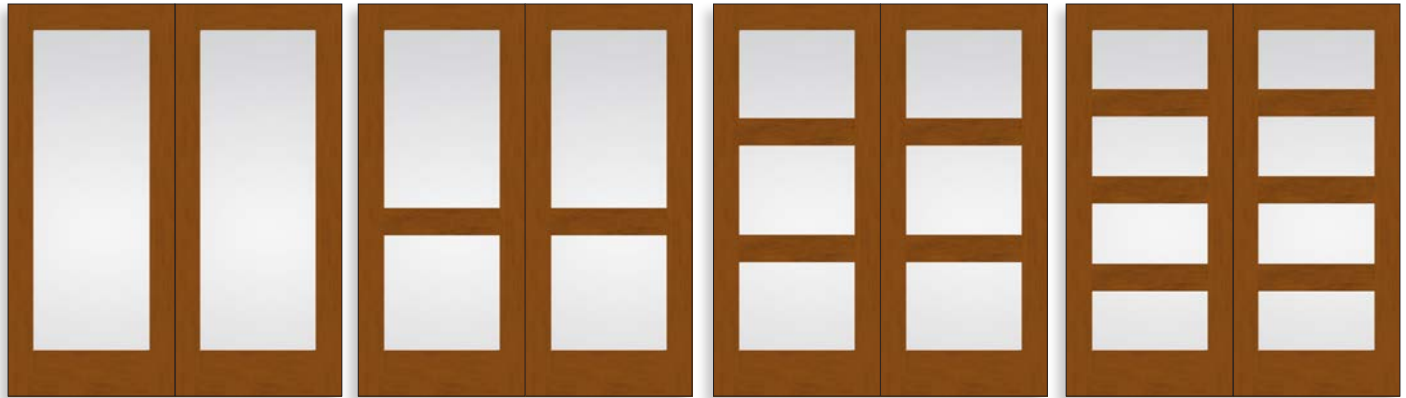

FFH22DIAB / FFH22DIAA

FFH44KA / FFH44KB

FFH44KB / FFH44KA

FFH1XBUK (x2)

FFH1XBUKCRFTMNTOP (x2)

FFH1XBUKBTM (x2)

FFH882XBUK (x2)

\*All Fir Farmhouse Doors available in 3'0" width. Available in both 6'8" & 8'0" height.