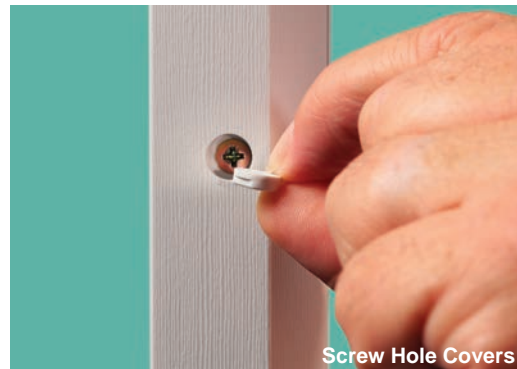

*Glass Size: Width x Height

Charts:
S - In Stock   ● - Not In Stock