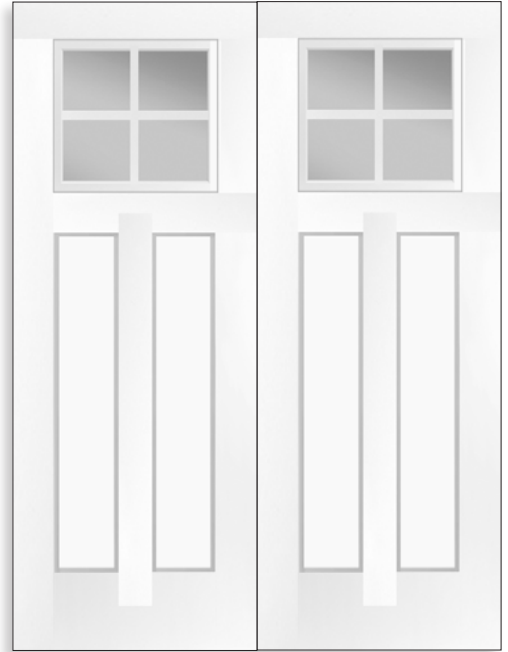

Double

Door: 3/0 8/0 2515-010-2-SO4 (x2)

*All 3'0" doors shown are available in Fiberglass Smooth & Fir.
(Single 3'6" width door available in Fiberglass Smooth only)