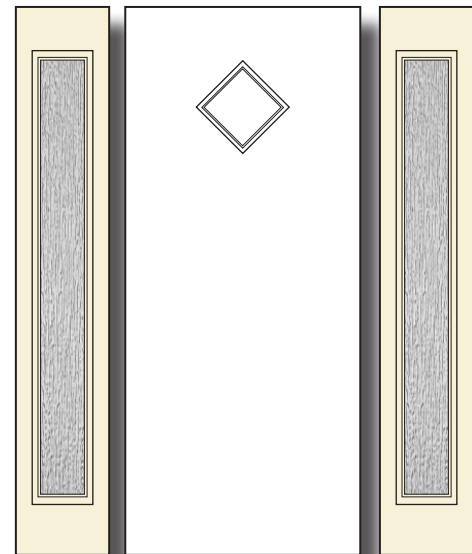

Sidelite

Sidelite RAIN AVAILABILITY CHART			
	6'8"	7'0"	8'0"
1'0"	$	.	$
1'2"	$	.	$

Glass Size: 6/8 - 7" x 64"
8/0 - 8" x 80"

Charts:

S - In Stock ● - Not In Stock

*Glass Size: Width x Height