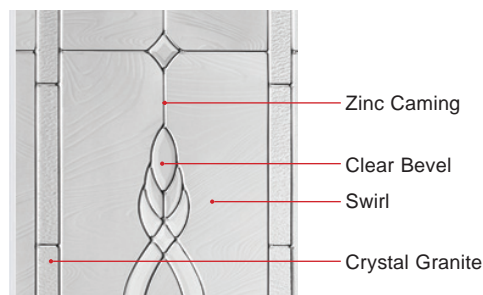

### Frame Options

Solutions Series Frame

Available Sizes: 2215, 836, 2236, 764

Elite Frame

Available Sizes: 848, 2248, 764, 2264, 2515

Brass or Zinc

\*All doors shown in 6'8".  
\*Also available in 7'0" & 8'0".