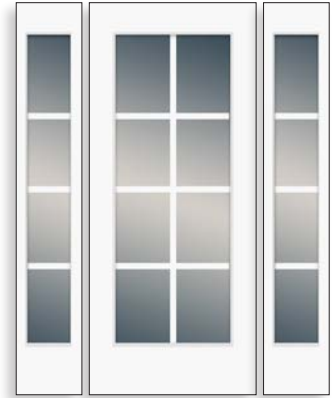

Door: 3/0 6/8 2664-010-C-X-SO-2W4H
Sidelites: 1/2 6/8 764-010-C-X-SO-4H