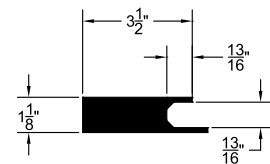

## BEADED

Bead Board 1/2" x 6" x 18' Fully sealed through profile extrusion

Beaded Sheets 1/2" x 4' x 8' Edge & Center Bead Square Edge

## SHEET GOODS

	8'	10'	18'	20'
3/8" x 4'	•	•	•	
1/2" x 4'	•	•		
5/8" x 4'	•	•	•	
3/4" x 4'	•	•	•	
1" x 4'	•	•		•

Trim w/ Routed J 5/4" x 4"

Trim w/ Routed J 5/4" x 6"

Trim w/ Nail Fin and J 5/4" x 4"

Trim w/ Nail Fin and J 5/4" x 6"

Routed Rabbeted 5/4" x 4"

Routed Rabbeted 5/4" x 6"