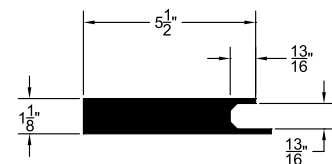

## BEADED

Bead Board 1/2" x 6" x 18' Fully sealed through profile extrusion

Beaded Sheets 1/2" x 4' x 8' Edge & Center Bead Square Edge

## SHEET GOODS

	8'	10'	18'	20'
3/8" x 4'	•	•	•	
1/2" x 4'	•	•		
5/8" x 4'	•	•	•	
3/4" x 4'	•	•	•	
1" x 4'	•	•		•

Trim w/ Routed J 5/4" x 4"

Trim w/ Routed J 5/4" x 6"

Trim w/ Nail Fin and J 5/4" x 4"

Trim w/ Nail Fin and J 5/4" x 6"

Routed Rabbeted 5/4" x 4"

Routed Rabbeted 5/4" x 6"