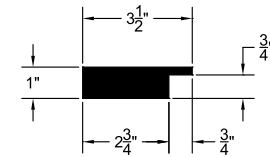

## BEADED

Bead Board 1/2" x 6" x 18' Fully sealed through profile extrusion

Beaded Sheets 1/2" x 4' x 8' Edge & Center Bead Square Edge

## SHEET GOODS

	8'	10'	18'	20'
3/8" x 4'	•	•	•	
1/2" x 4'	•	•		
5/8" x 4'	•	•	•	
3/4" x 4'	•	•	•	
1" x 4'	•	•		•

Trim w/ Routed J 5/4" x 4"

Trim w/ Routed J 5/4" x 6"

Trim w/ Nail Fin and J 5/4" x 4"

Trim w/ Nail Fin and J 5/4" x 6"