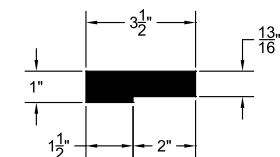

Routed Rabbeted 5/4" x 4"