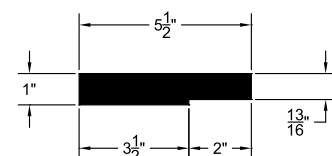

Routed Rabbeted 5/4" x 6"