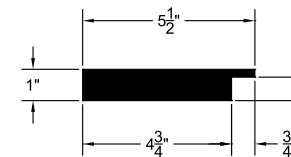

## BEADED

Bead Board 1/2" x 6" x 18' Fully sealed through profile extrusion

Beaded Sheets 1/2" x 4' x 8' Edge & Center Bead Square Edge

## SHEET GOODS

	8'	10'	18'	20'
3/8" x 4'	•	•	•	
1/2" x 4'	•	•		
5/8" x 4'	•	•	•	
3/4" x 4'	•	•	•	
1" x 4'	•	•		•

Trim w/ Routed J 5/4" x 4"

Trim w/ Routed J 5/4" x 6"

Trim w/ Nail Fin and J 5/4" x 4"

Trim w/ Nail Fin and J 5/4" x 6"