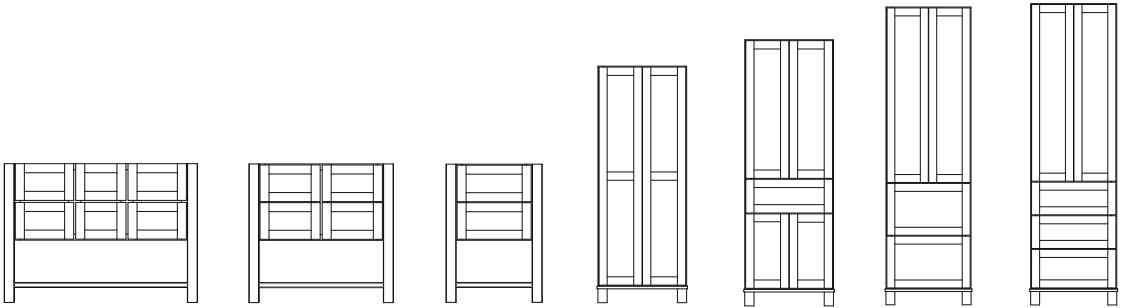

TAILORED TO YOUR SPACE

Each piece includes finished ends and your choice of three options for a vanity base **shelf** (plain, slatted, or no shelf at all) and three choices for **decorative legs** (turned, tapered, or straight).

SELECT YOUR CONFIGURATION

Bungalow opens up a world of style possibilities to express your personal flair, whether you're looking for an ornate **double vanity** with **traditional furniture legs** or a simple **single sink** option with **straight legs** and a **slatted shelf**.