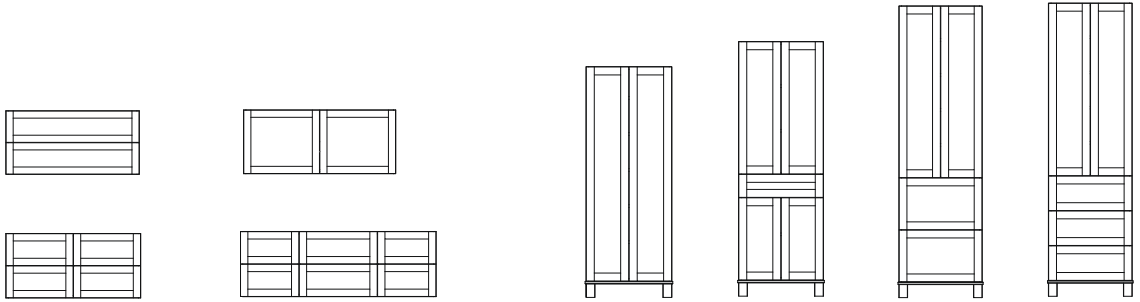

## SELECT YOUR CONFIGURATION

A carefully engineered French cleat hanging system gives this collection its signature **floating look**—no matter what the size, it'll hang securely.