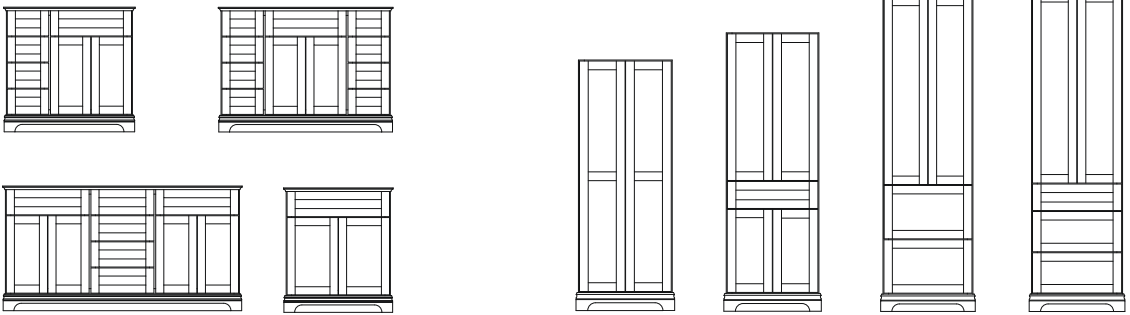

TAILORED TO YOUR SPACE

Every home is unique, but Estate's artistic **profiled top molding** and **arched toe kick valance** embellish any bath with classic distinction.

SELECT YOUR CONFIGURATION.

Whether you opt for the simplicity of a **single sink base** or the elegance of **double drawer stacks**, Estate brings your bath timeless refinement.